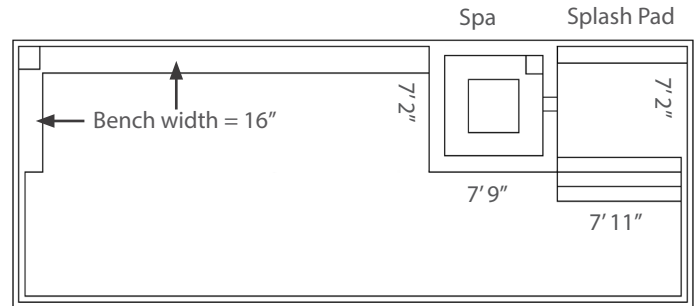

- + Large built-in fun pad provides the perfect playground for adults and children alike
- + Secondary bench area located at the deep end of the pool
- + Convenient entry and exit steps
- + Splash pad depth (top to bottom) is approximately 18"
- + Full-length swimming channel for fun or exercise
- + Ability to install custom spa jets for therapeutic comfort or relaxation
- + Extended bench allows for multi-swimmer seating or recreational enjoyment

DEALER INFO

Length	Width	Shallow	Deep
40'	15'5"	4'	6'6"
35'	15'5"	4'	6'2"
30'	15'5"	4'	5'11"

Note: 35' and 30' are pre-production estimates subject to change

35' Edition Production March 2020
30' Edition Production May 2020