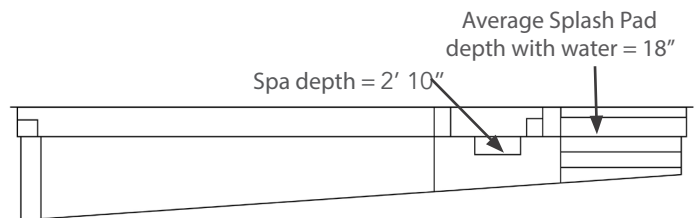

- + Large built-in fun pad provides the perfect playground for adults and children alike
- + Secondary bench area located at the deep end of the pool
- + Convenient entry and exit steps
- + Splash pad depth (top to bottom) is approximately 18"
- + Full-length swimming channel for fun or exercise
- + Ability to install custom spa jets for therapeutic comfort or relaxation
- + Extended bench allows for multi-swimmer seating or recreational enjoyment

DEALER INFO

Length	Width	Shallow	Deep
40'	15'5"	4'	6'6"
35'	15'5"	4'	6'2"
30'	15'5"	4'	5'11"

Note: 35' and 30' are pre-production estimates subject to change

35' Edition Production March 2020
30' Edition Production May 2020